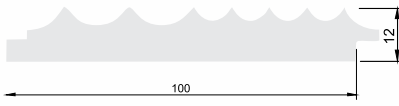

Available Across Wood Variations

- OAK
- ASH
- TEAK
- WALNUT