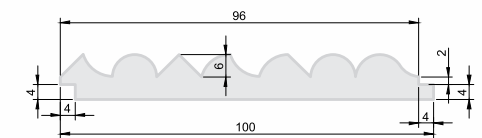

Available Across Wood Variations