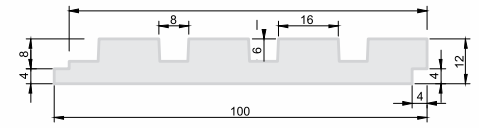

Available Across Wood Variations

- OAK
- ASH
- TEAK
- WALNUT