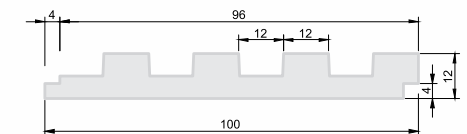

Available Across Wood Variations