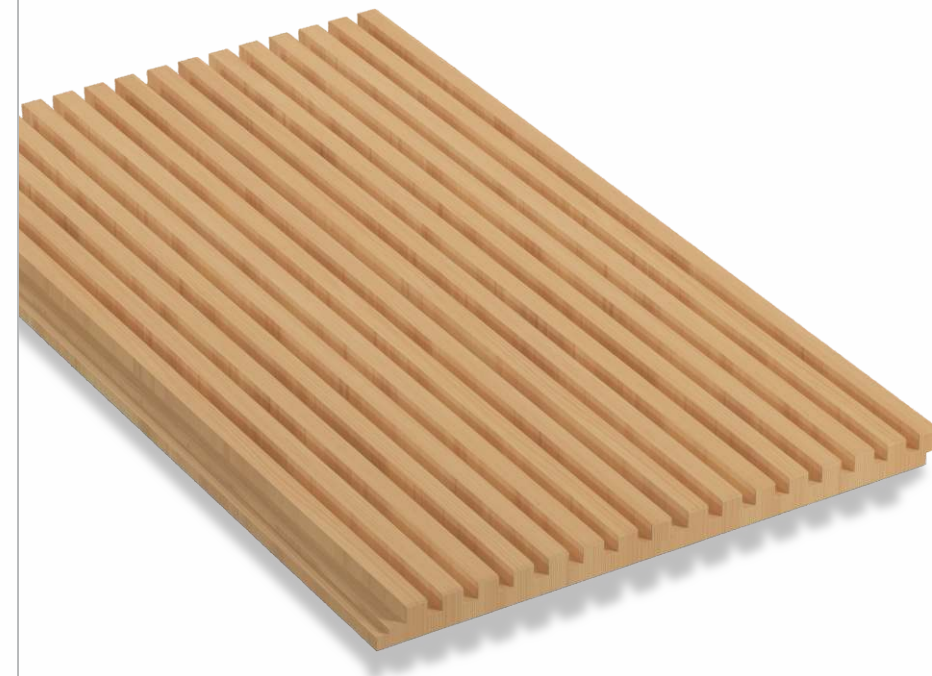

RV - 111

Real wood profiles that celebrate natural imperfections. Each piece tells a story through grain and structure.