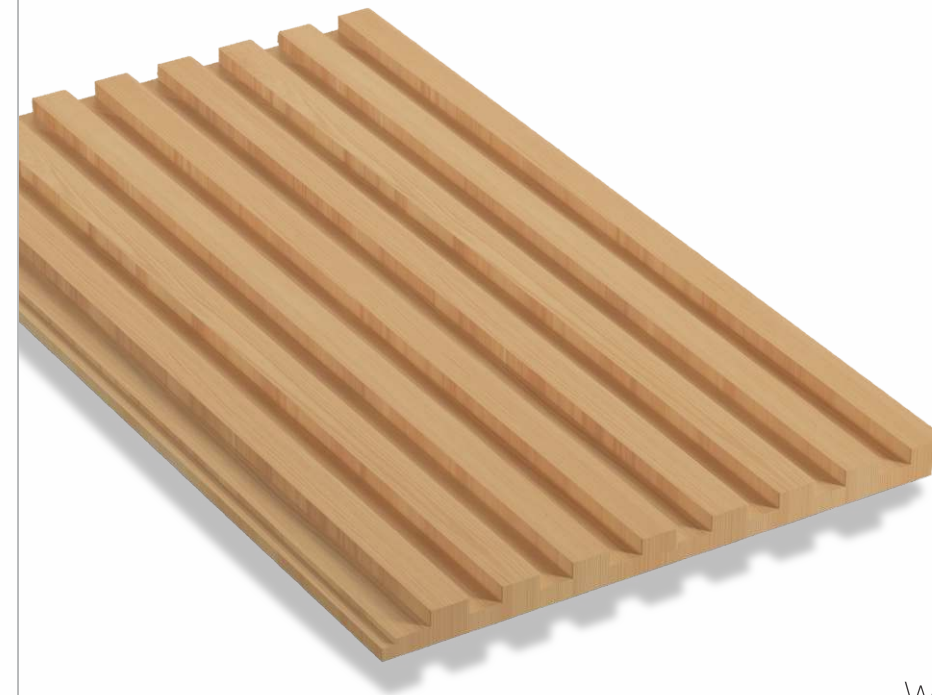

RV - 109

Pure wood, sculpted into rhythmic architectural surfaces. Bringing warmth, structure, and material honesty together.