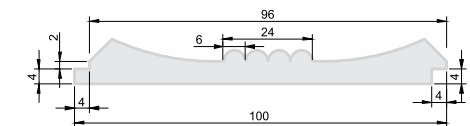

Available Across Wood Variations