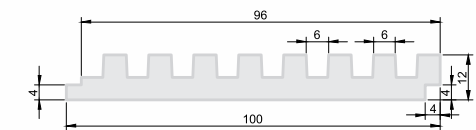

## RV - 111

Real wood profiles that celebrate natural imperfections. Each piece tells a story through grain and structure.

Width : 100mm  
Length: 8/10 feet  
Thickness : 12mm

Available Across Wood Variations