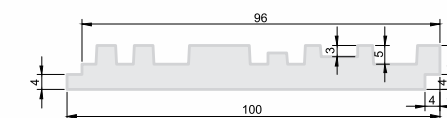

RV - 112

Precision-crafted from solid wood for lasting visual impact. A tactile surface defined by depth and authenticity.

Width : 100mm
Length: 8/10 feet
Thickness : 12mm

Available Across Wood Variations