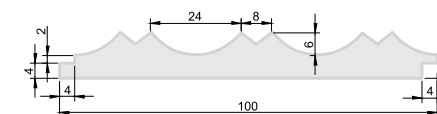

## RV - 101

Crafted from authentic wood, each profile carries natural depth and character. A refined balance of precision milling and organic grain expression.

Width : 100mm  
Length: 8/10 feet  
Thickness : 12mm