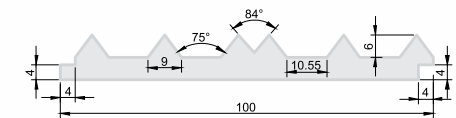

Available Across Wood Variations