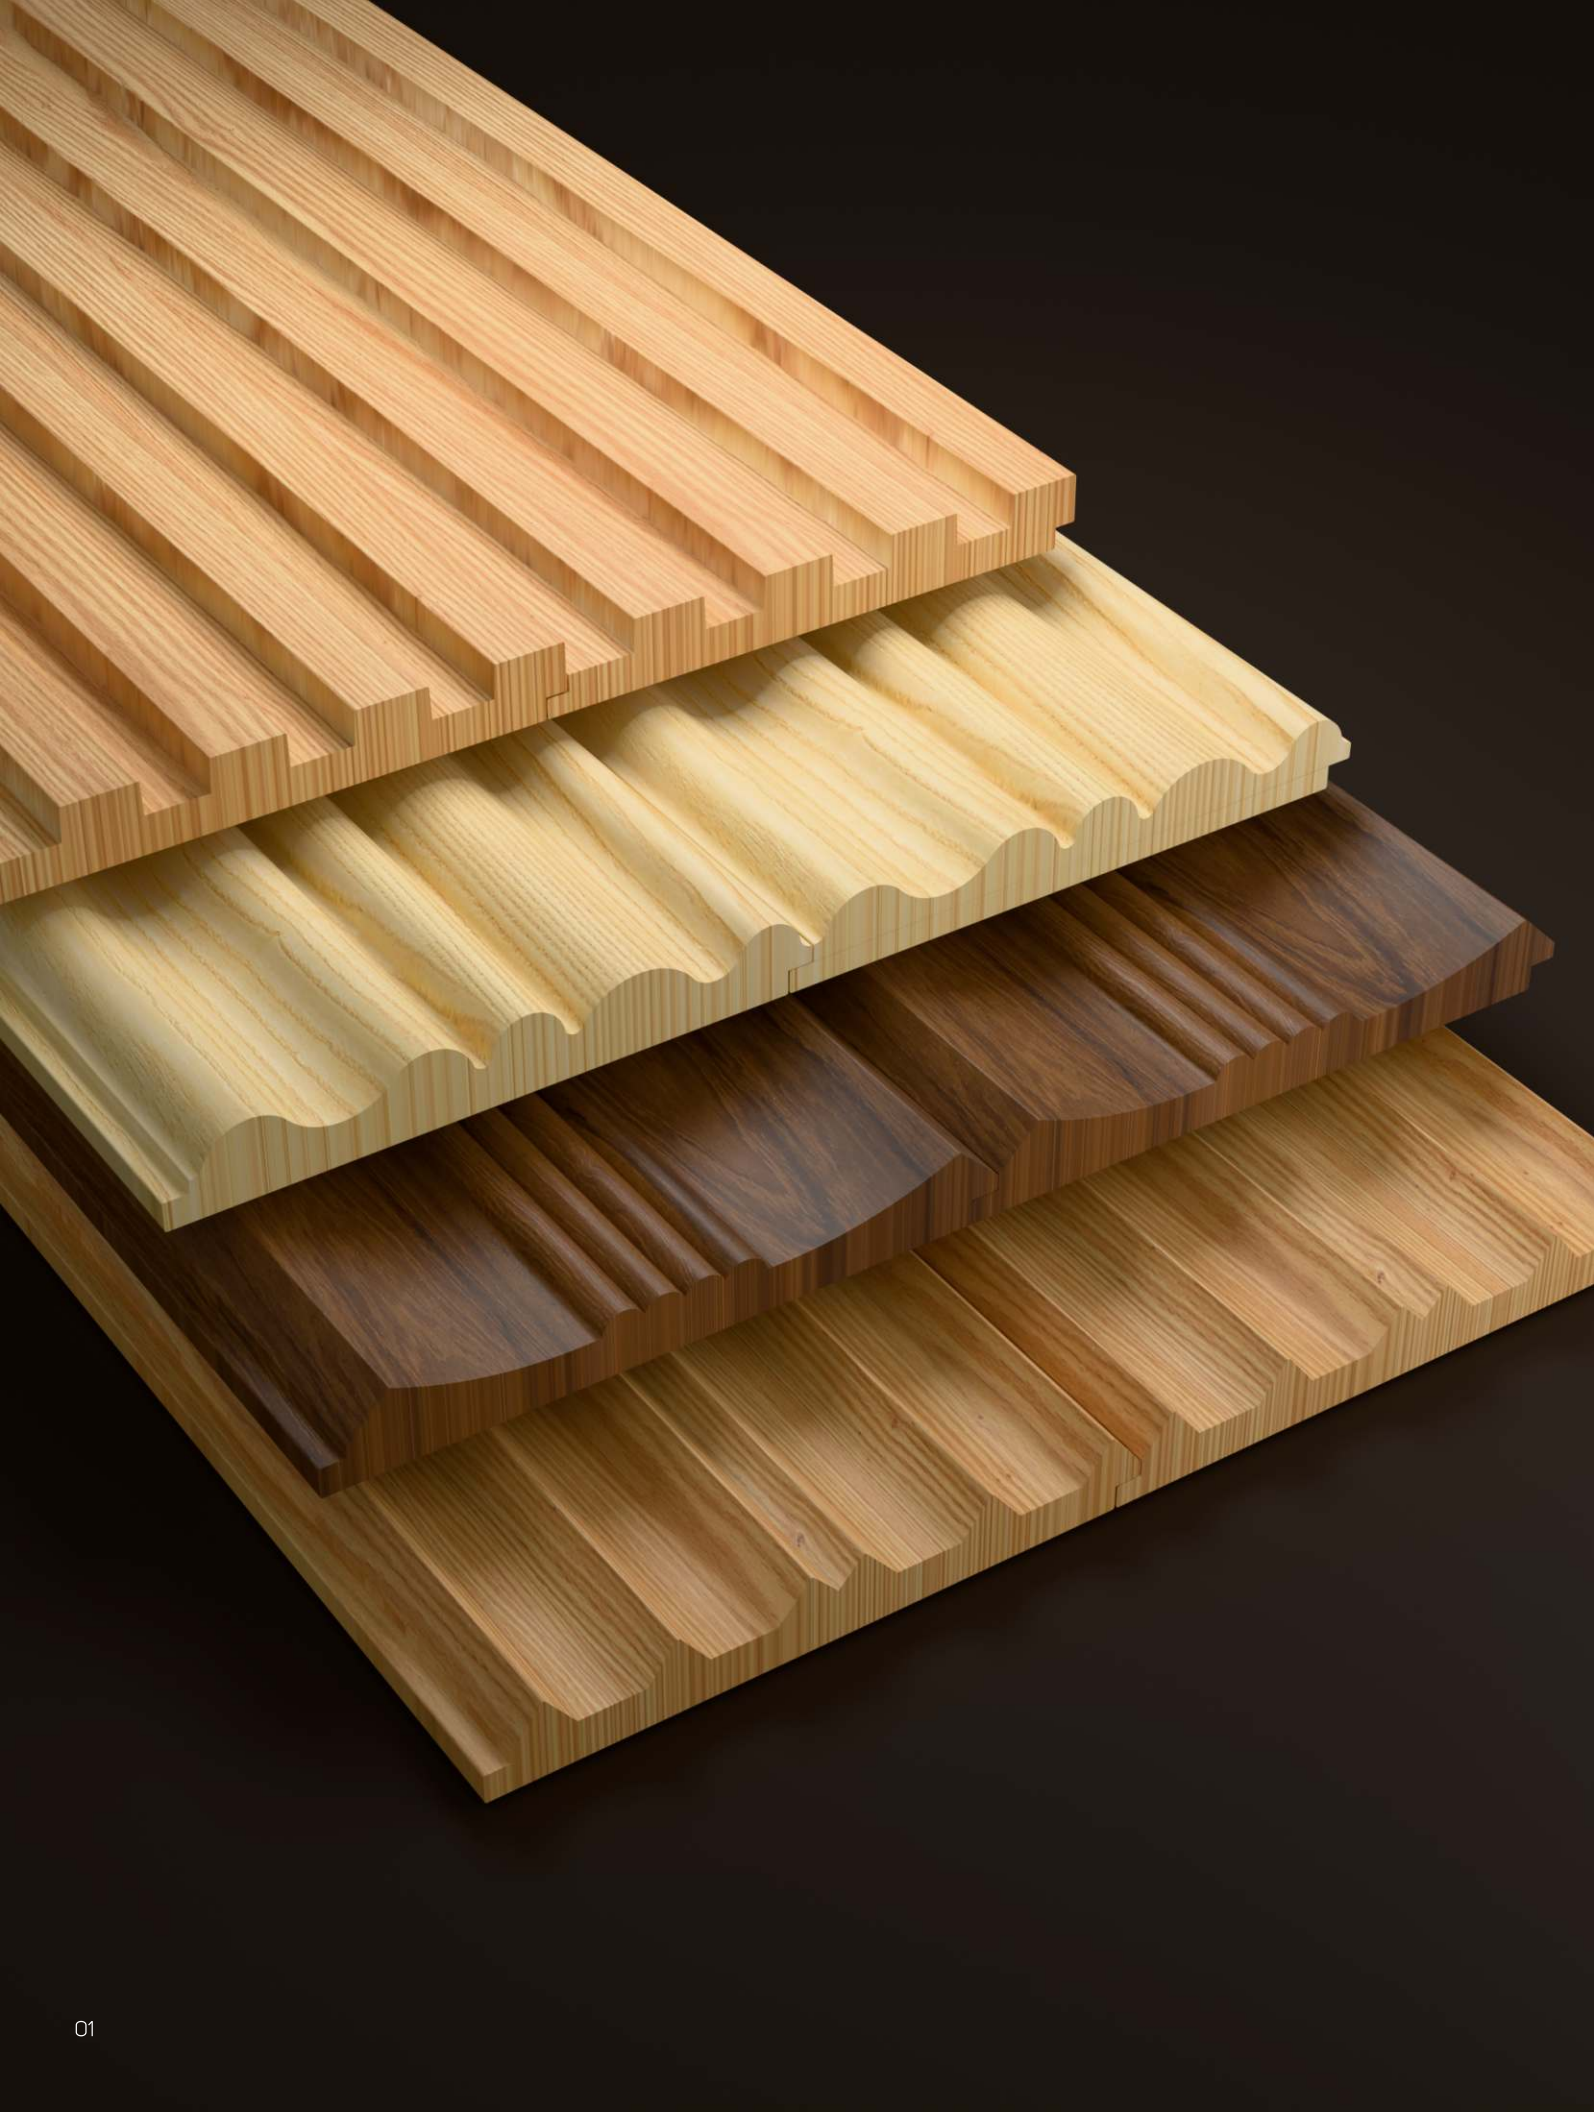

Ribbedvud is a fluted solid wood collection by Solivud, featuring a series of precision-crafted profiles designed for modern interiors.

Each volume presents a curated set of patterns, offering versatility across applications and spaces.

# CRAFTED FROM NATURE

RibbedVud  
VOL.1

Rooted in the integrity of natural timber, each fluted design is shaped to retain the character of the wood it comes from. The grain is not applied, but revealed—carrying subtle variations that make every surface distinct. Through considered craftsmanship, raw material is translated into architectural form without losing its origin.

Designed for spaces that value material honesty, these profiles bring depth, rhythm, and warmth into contemporary environments. The interplay of light and shadow across each contour enhances spatial experience, while the authenticity of real wood ensures a presence that ages with time, not against it.

# DIFFERENT WOOD SPECIES. ONE DESIGN LANGUAGE

Our collection is built using four original timber variants, each carrying a distinct shade profile. This ensures every product holds genuine depth, variation, and the unmistakable presence of real wood.