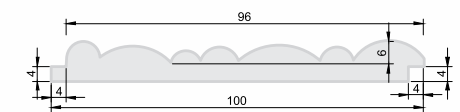

## RV - 103

Formed from genuine timber, preserving the soul of natural grain. Engineered to elevate surfaces with quiet sophistication.

Width : 100mm  
Length: 8/10 feet  
Thickness : 12mm

Available Across Wood Variations

## RV - 104

Each profile reveals the integrity of real wood in every groove. Designed to bring texture, depth, and architectural clarity.

Width : 100mm  
Length: 8/10 feet  
Thickness : 12mm

Available Across Wood Variations