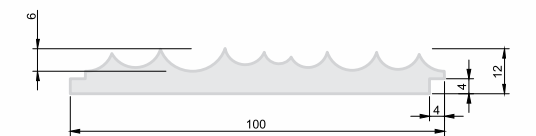

## RV - 103

Formed from genuine timber, preserving the soul of natural grain. Engineered to elevate surfaces with quiet sophistication.

Width : 100mm  
Length: 8/10 feet  
Thickness : 12mm

Available Across Wood Variations