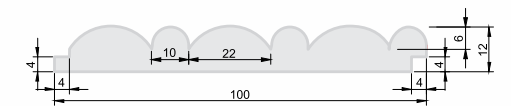

RV - 115

Timber in its truest form, reimagined into architectural lines. Designed to bring warmth, rhythm, and depth into interiors.

Width : 100mm
Length: 8/10 feet
Thickness : 12mm

Available Across Wood Variations