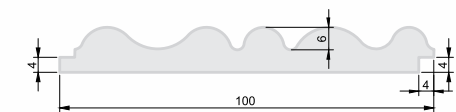

Available Across Wood Variations