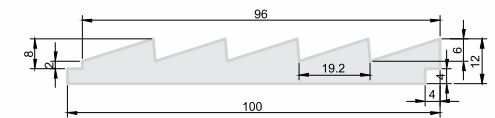

Available Across Wood Variations