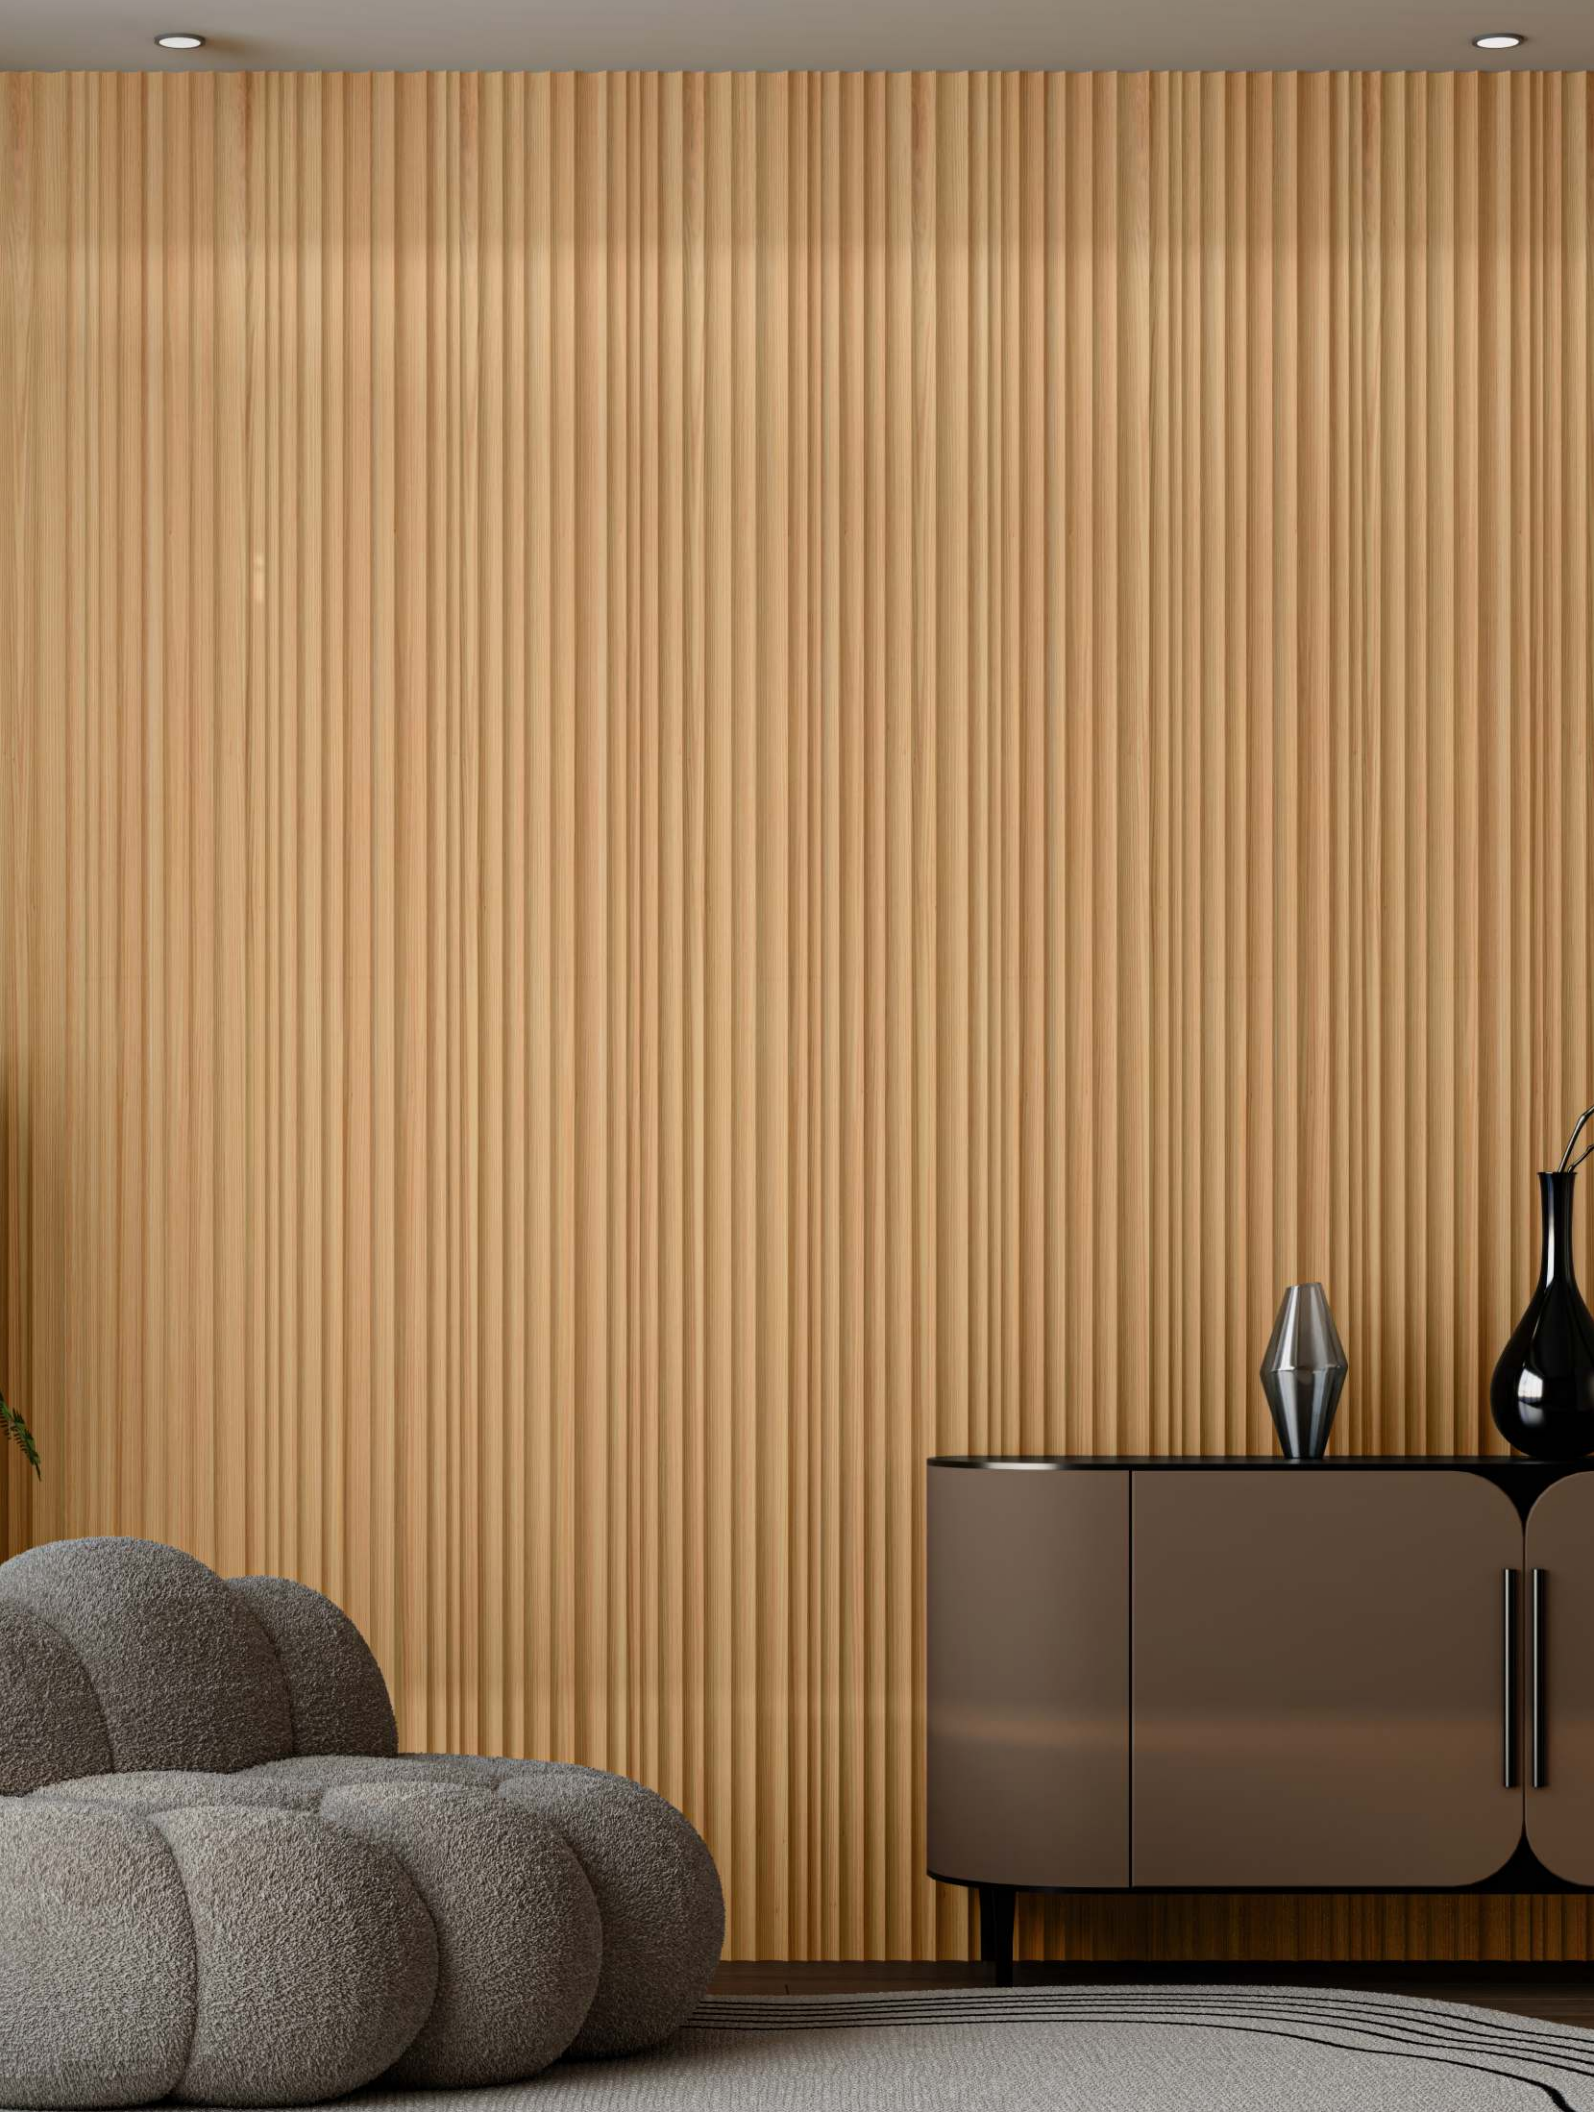

## RV - 102

Real wood, shaped with intent to create rhythm and spatial warmth. Every line reflects the honesty of material and mastery of form.

Width : 100mm  
Length: 8/10 feet  
Thickness : 12mm

Available Across Wood Variations