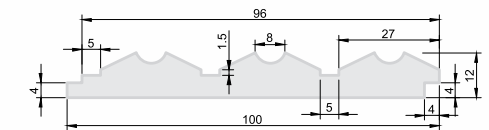

## RV - 106

Authentic timber surfaces, defined by precision and proportion. A seamless blend of nature's grain and modern design language.

Width : 100mm  
Length : 8/10 feet  
Thickness : 12mm

Available Across Wood Variations